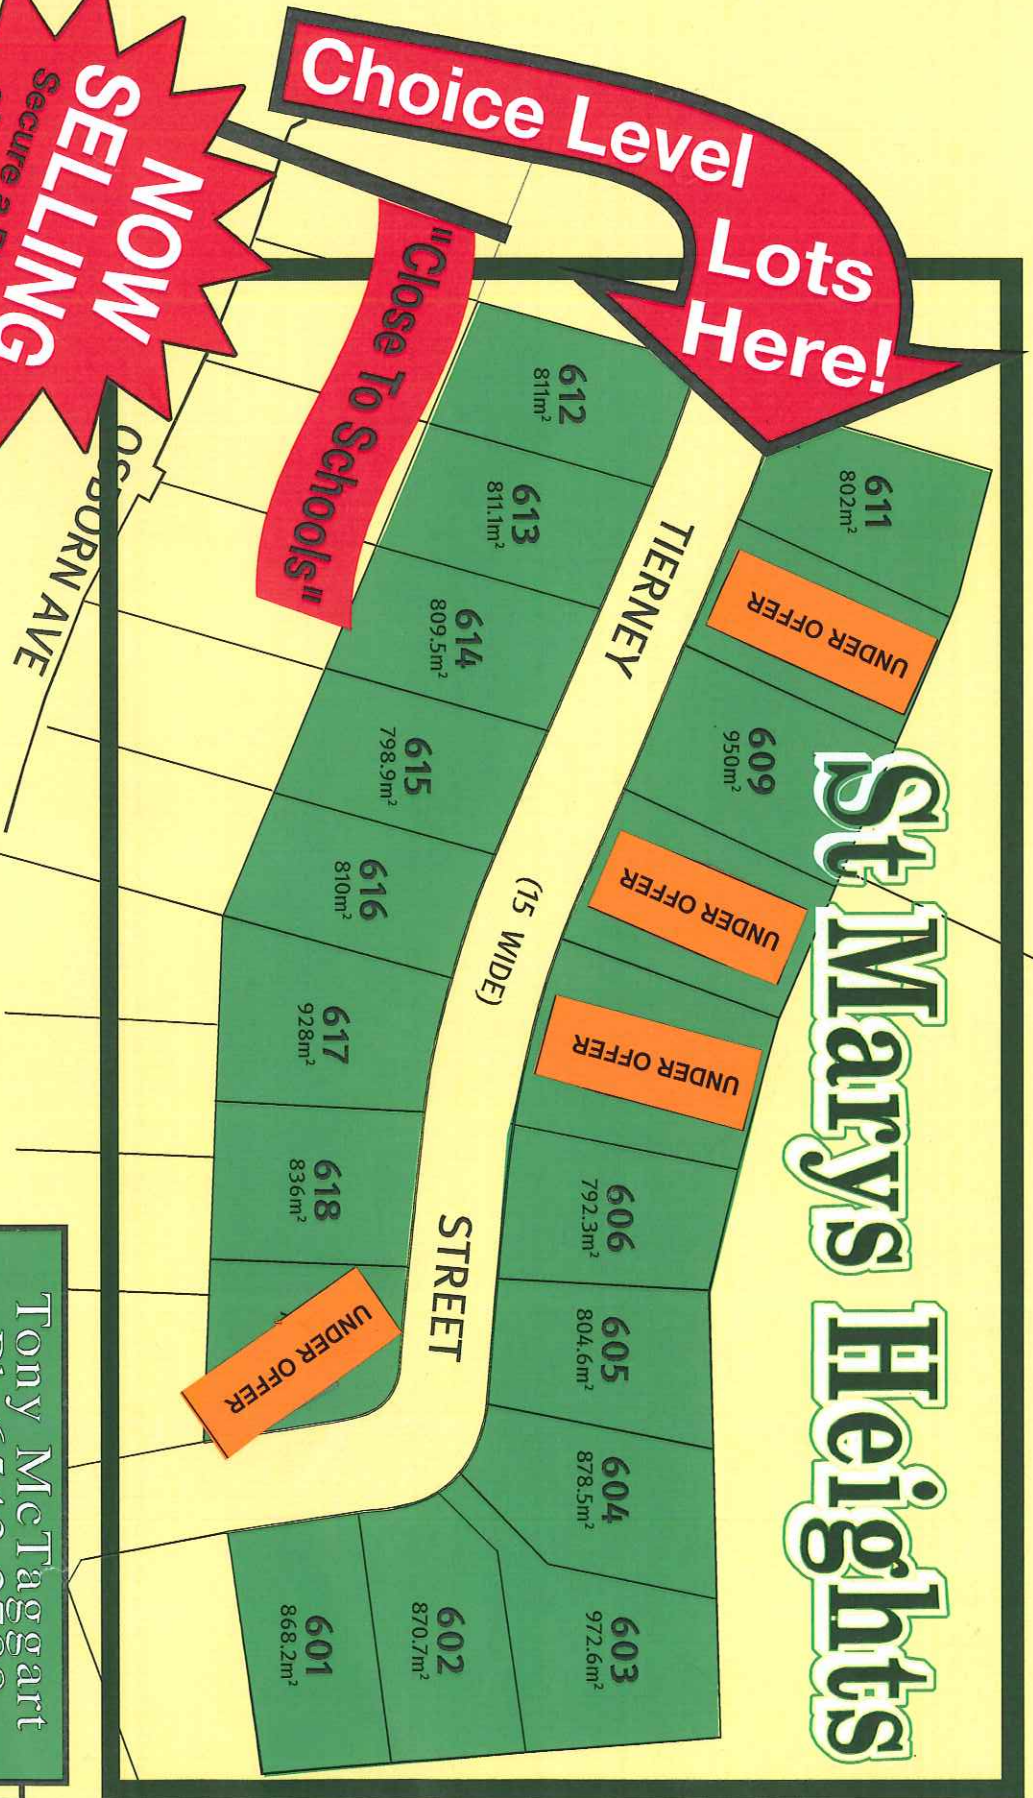

St Marys Heights

Choice Level Lots Here!

"Close To Schools"

NOW SELLING
Secure a Block off the plan to-day!

first national
REAL ESTATE

Edward Higgens Parkinson

Tony McTaggart
Ph 6543 2788
0409 680 539